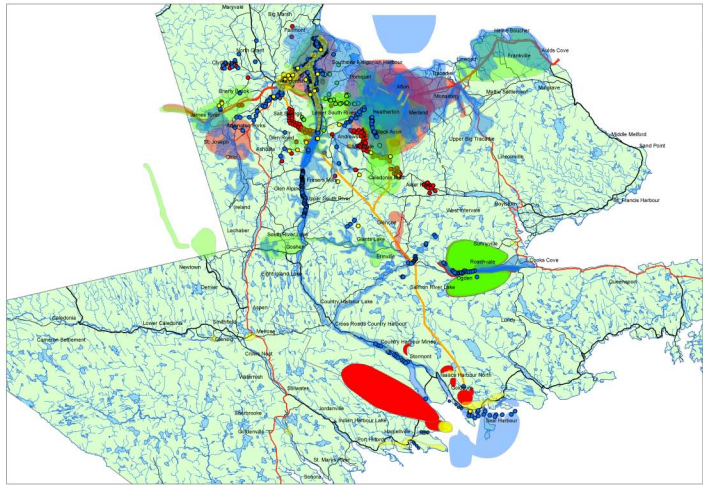

# Mi'kmaq Traditional Sites and Areas

- Legend**
- Fishing Sites
  - Hunting Sites
  - Plant Sites
  - Land Occupation Sites
  - Fishing Areas
  - Hunting Areas
  - Plant Areas
  - Land Occupation Areas

Scale  
1:296,076